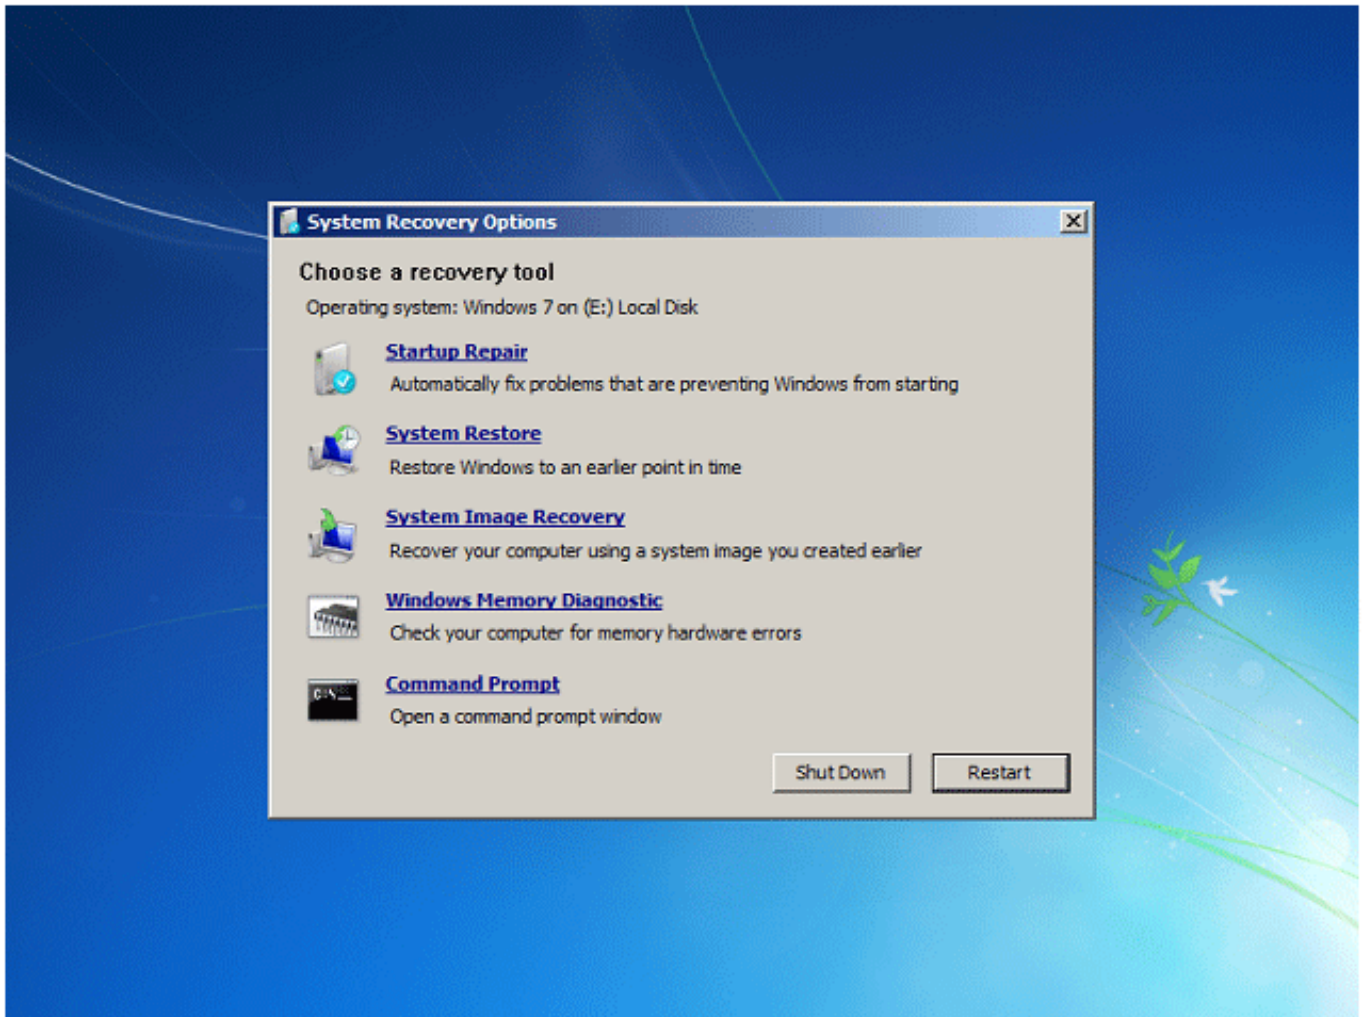

[What Is Windows RE How To Boot To Windows Recovery Environment](#)